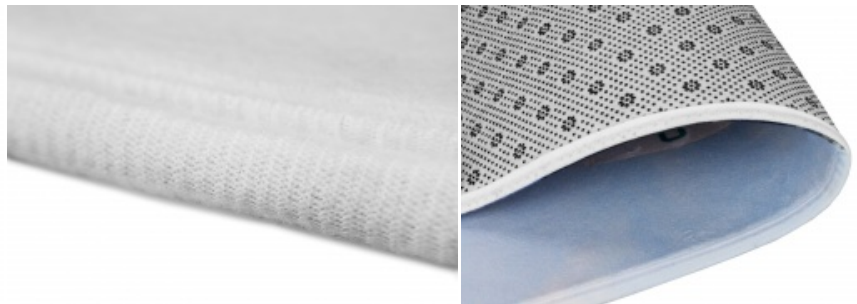

BATH MAT, RECTANGLE

PROPERTIES

Article number	BLK450
Textile application	Floor
Base material	100% polyester
Measurement	500 x 700 mm, 1400 mm x 800 mm
Flame retardant	No
Sublimation settings	190°C – ± 45 seconds
Weight textile	177 gsm

USP's

- Anti slip backside
- Soft touch

Notice: TTS' products must be tested to determine the suitability of the product in combination with your equipment and methods of use. TTS maximum obligation shall be to replace any product supplied by TTS, which has been proven to be defective. TTS is not liable for any injury, direct or consequential, arising from the use of, or the inability to use our products.

The above mentioned data are according to the latest state and are non-binding. For all technical data is a valid tolerance of 5%. We reserve the right for technical modifications.